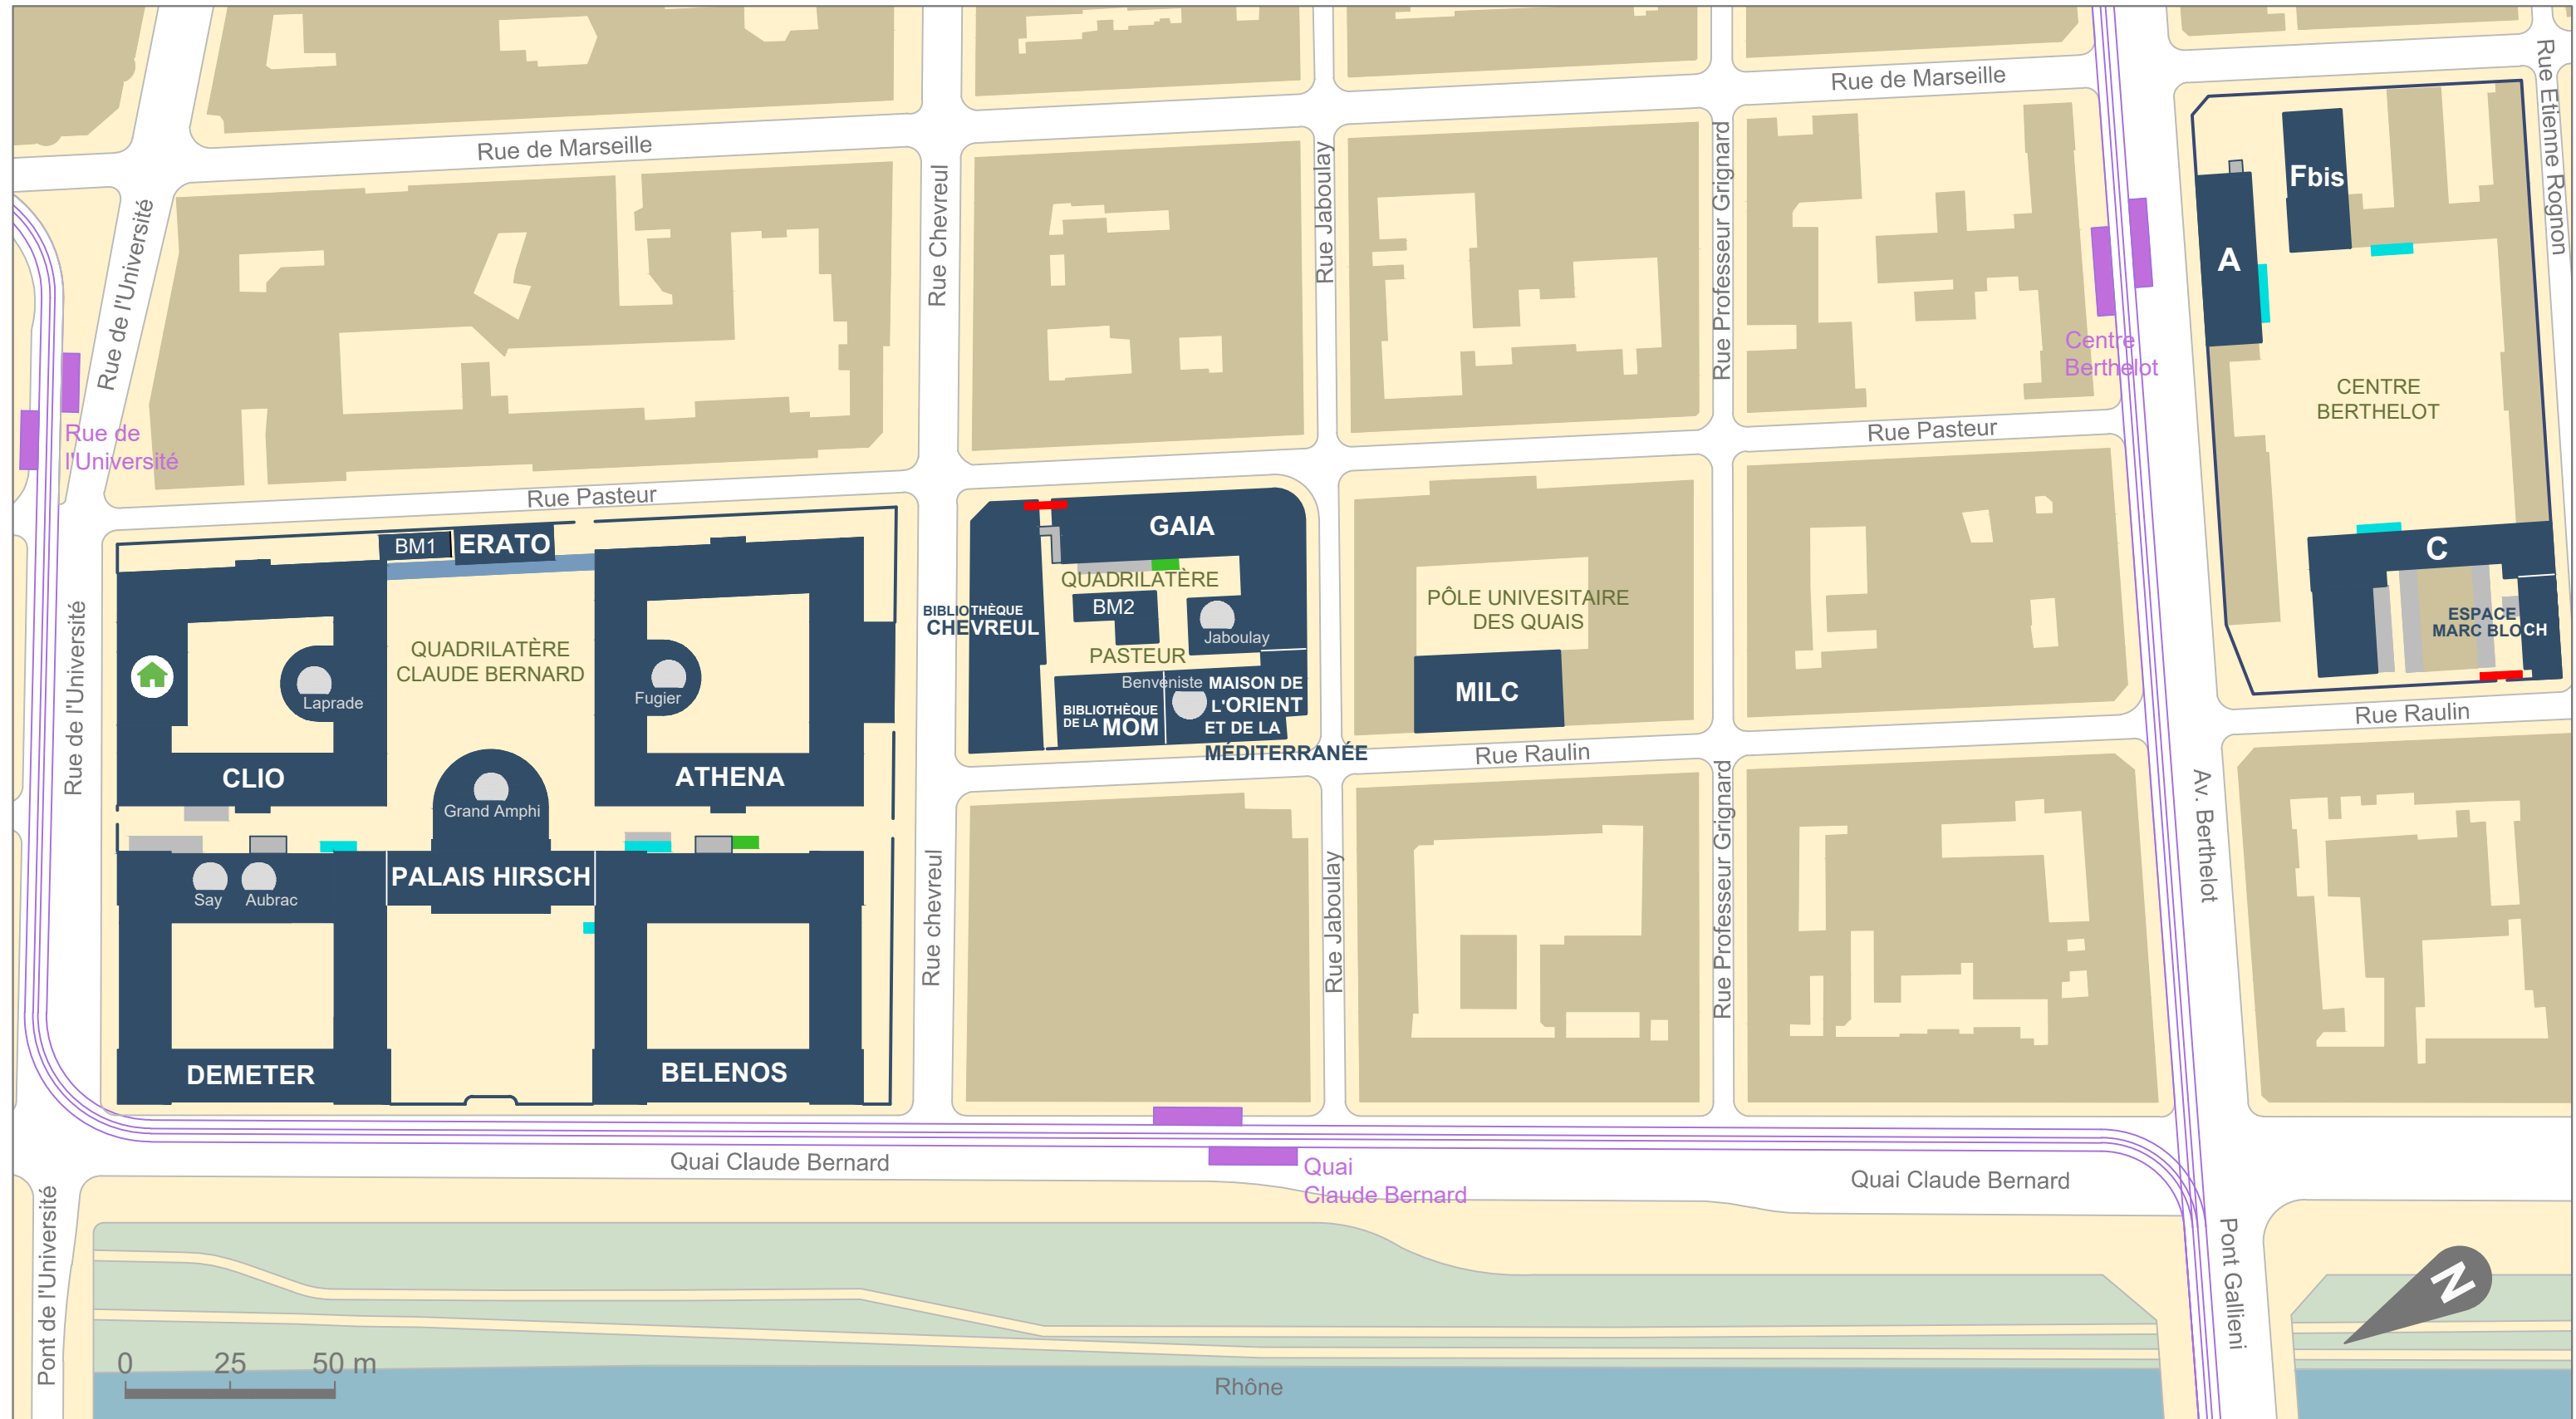

CAMPUS BERGES DU RHONE 2021-2022

LEGENDE

- | | | | |
|-------------------|--------------------|----------|------------|
| A BATIMENT | ESCALIER EXTERIEUR | ACCUEIL | ACCES PMR |
| AMPHITHEATRE | STATION DE TRAMWAY | BARRIERE | PLACES PMR |